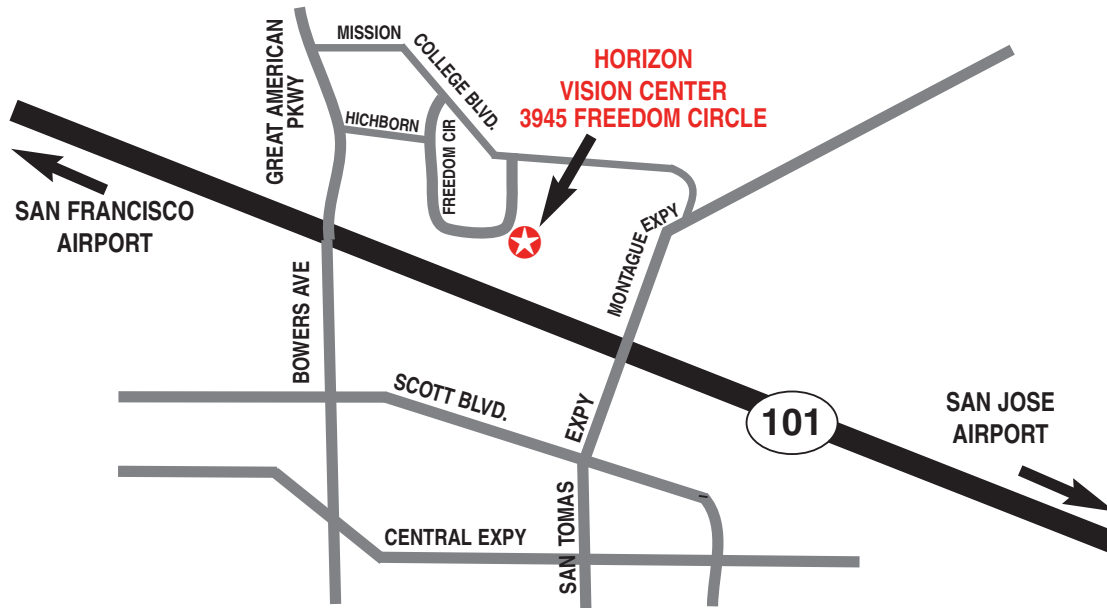

Directions

3945 Freedom Circle • Suite 130 • Santa Clara
Ph: 408.374.2020 • Fax: 408.374.2022

FROM PLEASANTON AREA

Take I-680 S toward San Jose
Take exit 12 for Mission Blvd/State Route 262 toward I-880
Keep right at the fork, follow signs for Mission Blvd W and merge onto CA-262 S/Mission Blvd/State Route 262 S
Keep left at the fork, follow signs for I-880 S/San Jose and merge onto I-880 S
Take exit 7 for Montague Expy
Keep right at the fork and merge onto Montague Expy
Turn right onto Mission College Blvd
Turn left onto Freedom Circle

FROM SAN JOSE AREA

Take US-101 N toward San Francisco
Take exit 393 to merge onto Great America Pkwy
Turn right onto Hichborn Dr
Turn right onto Freedom Circle

FROM SAN FRANCISCO/PENINSULA

Take US-101 S to San Jose
Take exit 393 toward Great America Pkwy
Turn left onto Bowers Ave
Continue onto Great America Pkwy
Turn right onto Hichborn Dr
Turn right onto Freedom Circle

FROM THE EAST BAY

Take I-880 South toward San Jose
Take exit 7 for Montague Expy
Keep right at the fork and merge onto Montague Expy
Turn right onto Mission College Blvd
Turn left onto Freedom Circle